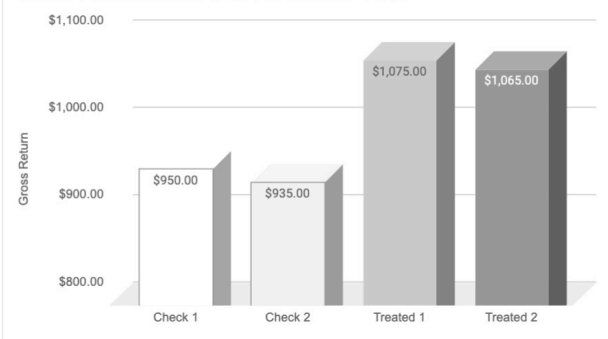

Left 3 gal/acre Free Phos 24 | Right - 2 gal/acre Lumen +
3 gal/acre of 10-34-0

GROSS RETURN

Corn Price: \$5

Gross Return Check 1: \$950/acre

Gross Return Check 2: \$935/acre

Gross Return Treated 1: \$1,075/acre

Gross Return Treated 2: \$1,065/acre

Gross Return Check 1 & 2 v. Treated 1 & 2

TREATED 1

3 gal/acre - Free Phos 24 in-furrow at planting

TREATED 2

3 gal/acre - Free Phos 24 in-furrow at planting
Seed Treatment - Tune Up +